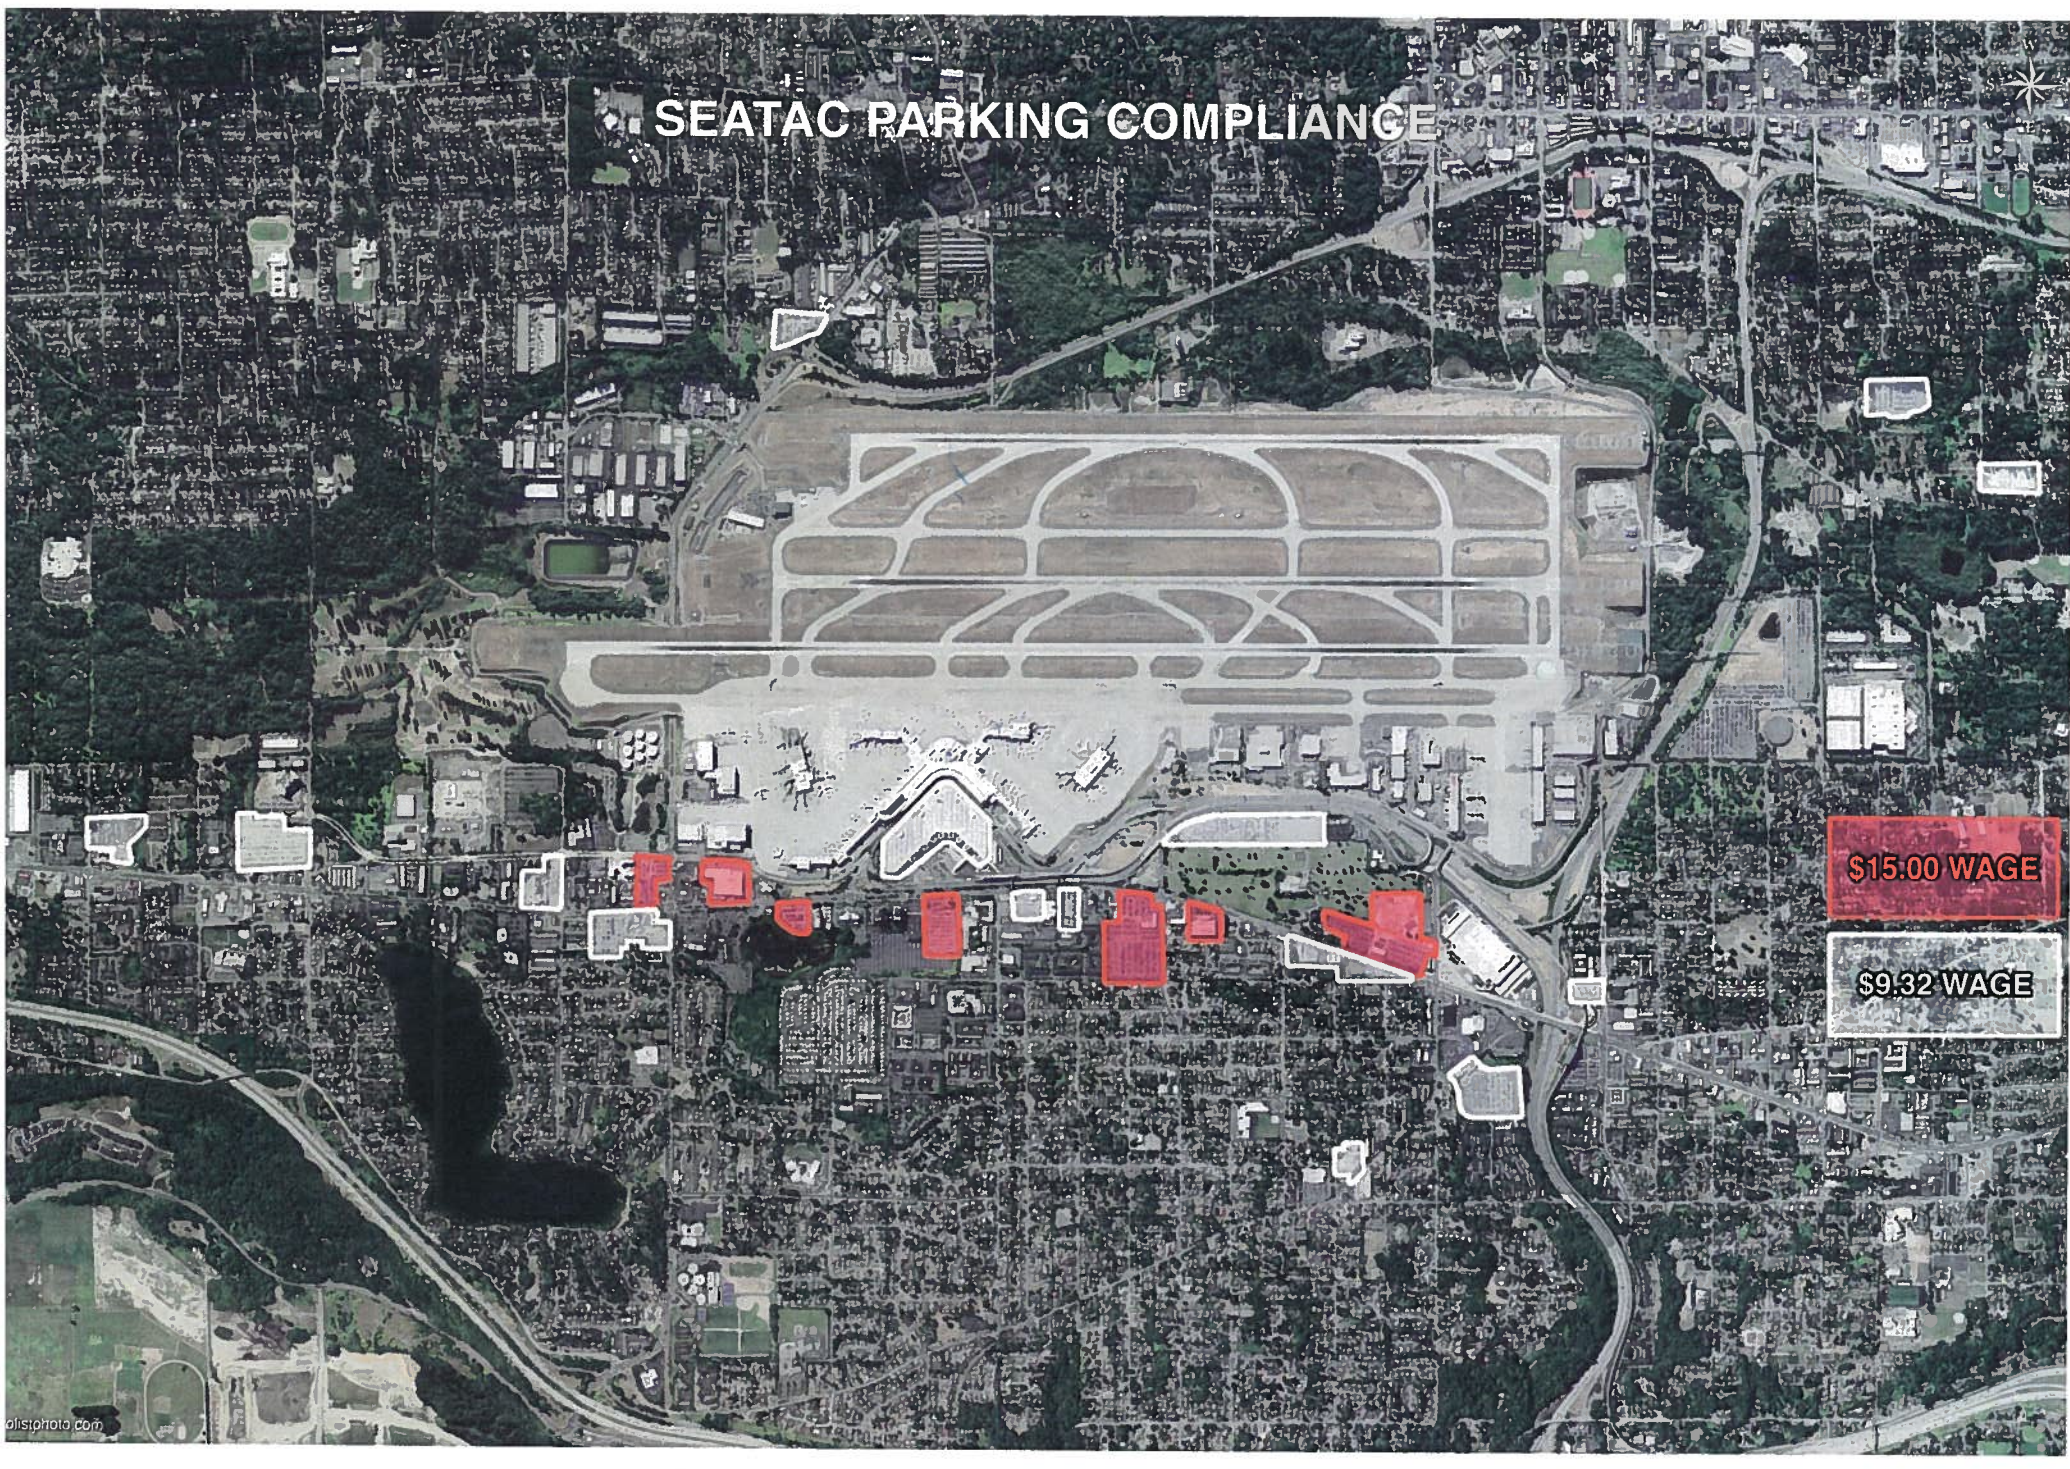

MasterPark

SeaTac

\$9.32

Tukwila

SeaTac

SEATAC PARKING COMPLIANCE

\$15.00 WAGE

\$9.32 WAGE